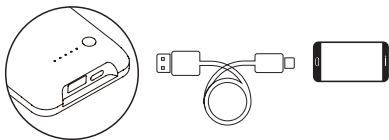

How to charge mobile devices

Charge your devices with a USB cable

1. To charge your device with the Powerbank, plug the USB charging cable into the USB output and connect the other end to the device.