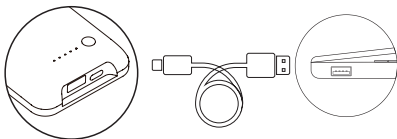

Charge with a free USB port on your computer