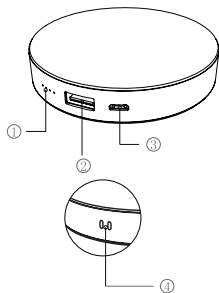

## Contents

1 Powerbank, 1 USB to Micro-USB cable, 1 Lanyard, 1 User Guide

- (1) LED indicator
- (2) USB Output (5V/2.0A)
- (3) Micro-USB Input (5V/2.0A)
- (4) Wire hole