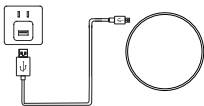

Product Specification

Battery type:	Lithium Polymer
Capacity:	22.2 Wh (3.7V/6.000 mAh)
Micro-USB Input:	5V/2.0A
USB Output:	5V/2.0A
Size:	88 x 88 x 16 mm
Weight:	152 g

Compatibility

The powerbank is compatible with all smartphones, tablets and other USB powered devices with 5V charging input. To charge your devices with the powerbank, plug this charging cable into the USB output. The supplied cable is able to charge all mobile devices which have a Micro-USB input. For other devices, please use the cable supplied by manufacturer. Pull the cable from the mobile device after finishing charging. The powerbank would automatically shut off after a few seconds.

How to charge the powerbank

We suggest that you fully charging the powerbank before each use. To charge your powerbank, use one of the following two charging options.

1. Charge with a power adapter with USB:

Connect the powerbank to power adapter USB port with the supplied USB to Micro-USB cable directly.