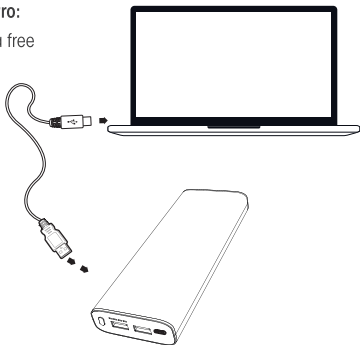

2. Charging via MacBook Pro:

Connect the powerbank to a free USB C port on your MacBook Pro.

Compatibility

The powerbank is compatible with MacBook or MacBook Pro and all Smartphones, Tablets and other USB powered devices with 5V charging input. To charge your devices with powerbank, plug this charging USB C cable into the USB output. The supplied cable is able to charge all mobile devices which have a USB C input. For other devices, please use the cable supplied by manufacturer. Pull the cable from the mobile device after finishing charging. The powerbank would automatically shut off after a few seconds.