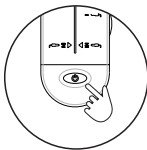

Contents

1 Powerbank, 1 USB to Micro-USB cable, 1 Screwed charging adapter, 1 Ssnaphook, 1 User Guide

- (1) Power On/Off Button
- (2) Micro-USB Input
- (3) Lightning Input
- (4) USB Output
- (5) LED indicator
- (6) Flashlight
- (7) Screwed charging adapter

LED Indicator

Press the Power On/Off Button to check the remaining capacity.

○ Battery capacity is low,
○ less than 25% remaining.

● Battery capacity is good,
● less than 75% remaining.

○ Battery capacity is middle,
● less than 50% remaining.