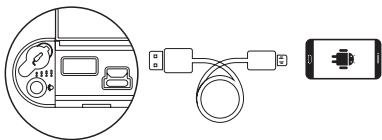

Compatibility

The powerbank is compatible with all smartphones, tablets and other USB powered devices with 5V charging input. To charge your devices with the powerbank, plug this charging cable into the USB output. The supplied cable is able to charge all mobile devices which have a Micro-USB input. For other devices, please use the cable supplied by manufacturer. Pull the cable from the mobile device after finishing charging. The powerbank would automatically shut off after a few seconds.

How to charge the powerbank

We suggest that you fully charging the powerbank before each use. To charge your powerbank, use one of the following 2 charging options.