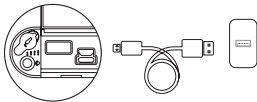

1. Charge with a power adapter with USB:

Connect the powerbank to power adapter USB port with the supplied USB to Micro-USB cable directly. You can also charge the powerbank with a USB to Lightning cable.