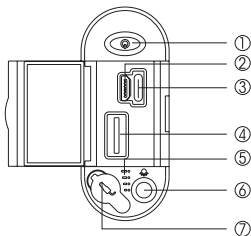

User Guide

XLayer Powerbank Plus Outdoor 10.050

Thank you for purchasing the XLayer Powerbank Plus Outdoor 10.050 mAh. This powerbank can be widely used for all kinds of electronic devices such as iPhone, iPad or other smartphones.

Contents

1 Powerbank, 1 USB to Micro-USB cable, 1 Screwed charging adapter, 1 Ssnaphook, 1 User Guide

- (1) Power On/Off Button
- (2) Micro-USB Input
- (3) Lightning Input
- (4) USB Output
- (5) LED indicator
- (6) Flashlight
- (7) Screwed charging adapter

LED Indicator

Press the Power On/Off Button to check the remaining capacity.

○ Battery capacity is low,
○ less than 25% remaining.

● Battery capacity is good,
● less than 75% remaining.

○ Battery capacity is middle,
● less than 50% remaining.

● Battery capacity is sufficient,
● more than 75% remaining.

Product Specification

Battery type:	Lithium Ion
Capacity:	36.2 Wh (3.6V/10.050 mAh)
Micro-USB Input:	5V/2.0A
Lightning-Input:	5V/2.0A
USB Output:	5V/2.1A
Size:	120 x 68 x 28 mm
Weight:	245 g