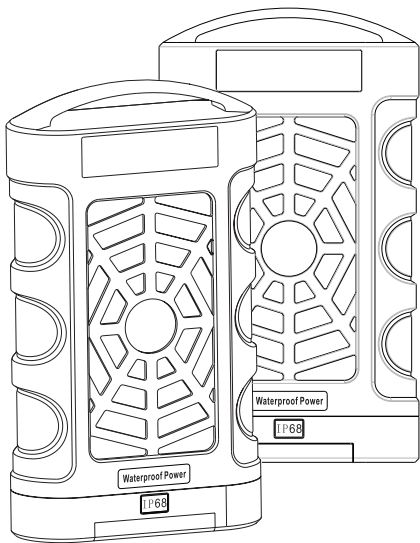

User Guide

XLayer Powerbank Plus Outdoor 10.050

Thank you for purchasing the XLayer Powerbank Plus Outdoor 10.050 mAh. This powerbank can be widely used for all kinds of electronic devices such as iPhone, iPad or other smartphones.

Contents

1 Powerbank, 1 USB to Micro-USB cable, 1 Screwed charging adapter, 1 Ssnaphook, 1 User Guide

- (1) Power On/Off Button
- (2) Micro-USB Input
- (3) Lightning Input
- (4) USB Output
- (5) LED indicator
- (6) Flashlight
- (7) Screwed charging adapter

LED Indicator

Press the Power On/Off Button to check the remaining capacity.

○ Battery capacity is low,
○ less than 25% remaining.

● Battery capacity is good,
● less than 75% remaining.

○ Battery capacity is middle,
● less than 50% remaining.