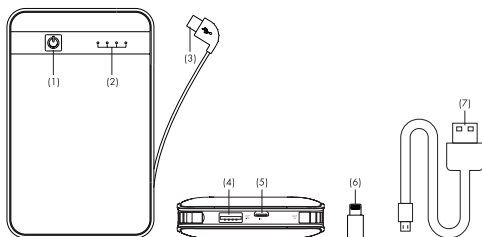

## Contents

1 Powerbank, 1 Lightning adapter, 1 USB to Micro-USB Cable, 1 User Guide

- |   |                              |
|---|------------------------------|
| (1) Power On/Off                                | (4) USB Output 2.1A          |
| (2) LED indicator                               | (5) Micro-USB input          |
| (3) Micro-USB output via<br>build in cable 1.0A | (6) USB to Lightning adapter |
|   | (7) USB to Micro-USB Cable   |

## Product Specification

Battery type:	Lithium Ion
Capacity:	46.8 Wh (3.6V/13.000 mAh)
Micro-USB Input:	5V/1.0A
Micro-USB Output:	5V/1.0A
USB Output:	5V/2.1A
Power Display:	4 LED indicators show power level
Size:	125 x 79 x 22 mm
Weight:	300 g