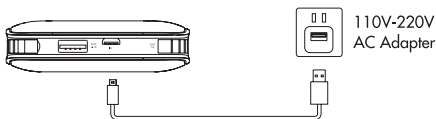

How to charge the powerbank

We recommend that you fully charge the powerbank before each use. To charge your powerbank, use one of the following 2 charging options:

1. Charging via power outlet:

Connect the USB to Micro-USB cable with a USB charger (not included in the contents) and charge the powerbank on your outlet.