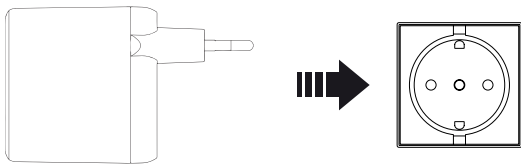

Output combined USB Type

C2 & USB Type A: 45W + 20W (65W Max)

Output combined all: 45W + 15W (60W Max)

Size: 95 x 60 x 35 mm

Weight: 126 g

Instructions

1. Plug the charger into a power socket.

2. Connect your mobile device to the charger using an appropriate cable (not included). Charging will start automatically.