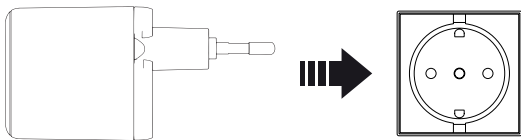

Instructions

1. Plug the charger into a power socket.