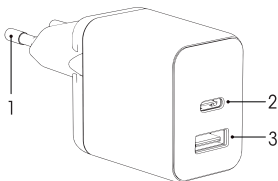

User Guide

XLayer Universal Powercharger 38W

Thank you for purchasing a XLayer product. Solve all your charging problems with the XLayer Universal Powercharger 38W and charge up to two devices at the same time.

Contents

1 Universal Powercharger 38W, 1 user manual

(1) AC plug

(3) USB Type A Output QC 18W

(2) USB Type C Output 30W PD

Product Specifications

AC Input:	110V ~ 240V, 50Hz/60Hz, 0.5A
USB Type C Output:	5V/3.0A , 9V/2.2A, 12V/1.5A (30W Max)
USB Type A Output:	5V/3.0A , 9V/2.0A, 12V/1.5A (18W Max)
Output combined USB Type C & USB Type A:	20W + 18W (38W Max)
Size:	87 x 43 x 36 mm
Weight:	105 g