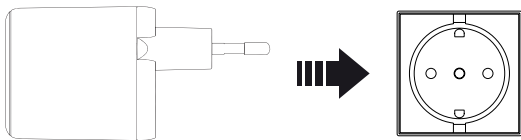

Instructions

1. Plug the charger into a power socket.