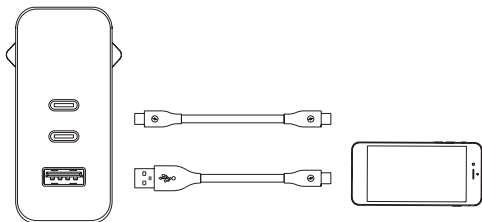

Output combined USB Type

C2 & USB Type A: 120W + 20W (140W Max)

Output combined all: 60W + 60W + 20W (140W Max)

Size: 120 x 34 x 75 mm

Weight: 273 g

## Instructions

1. Plug the Powercharger into a power socket.

2. Connect your mobile device to the Powercharger using an appropriate cable (not included). Charging will start automatically.