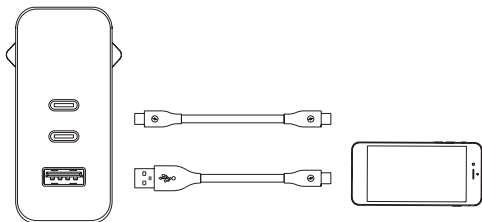

2. Connect your mobile device to the Powercharger using an appropriate cable (not included). Charging will start automatically.