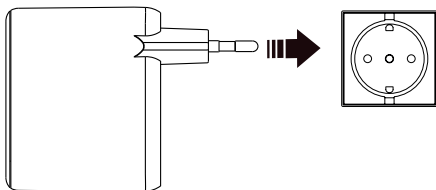

Output combined USB Type

C2 & USB Type A: 120W + 20W (140W Max)

Output combined all: 60W + 60W + 20W (140W Max)

Size: 120 x 34 x 75 mm

Weight: 273 g

Instructions

1. Plug the Powercharger into a power socket.